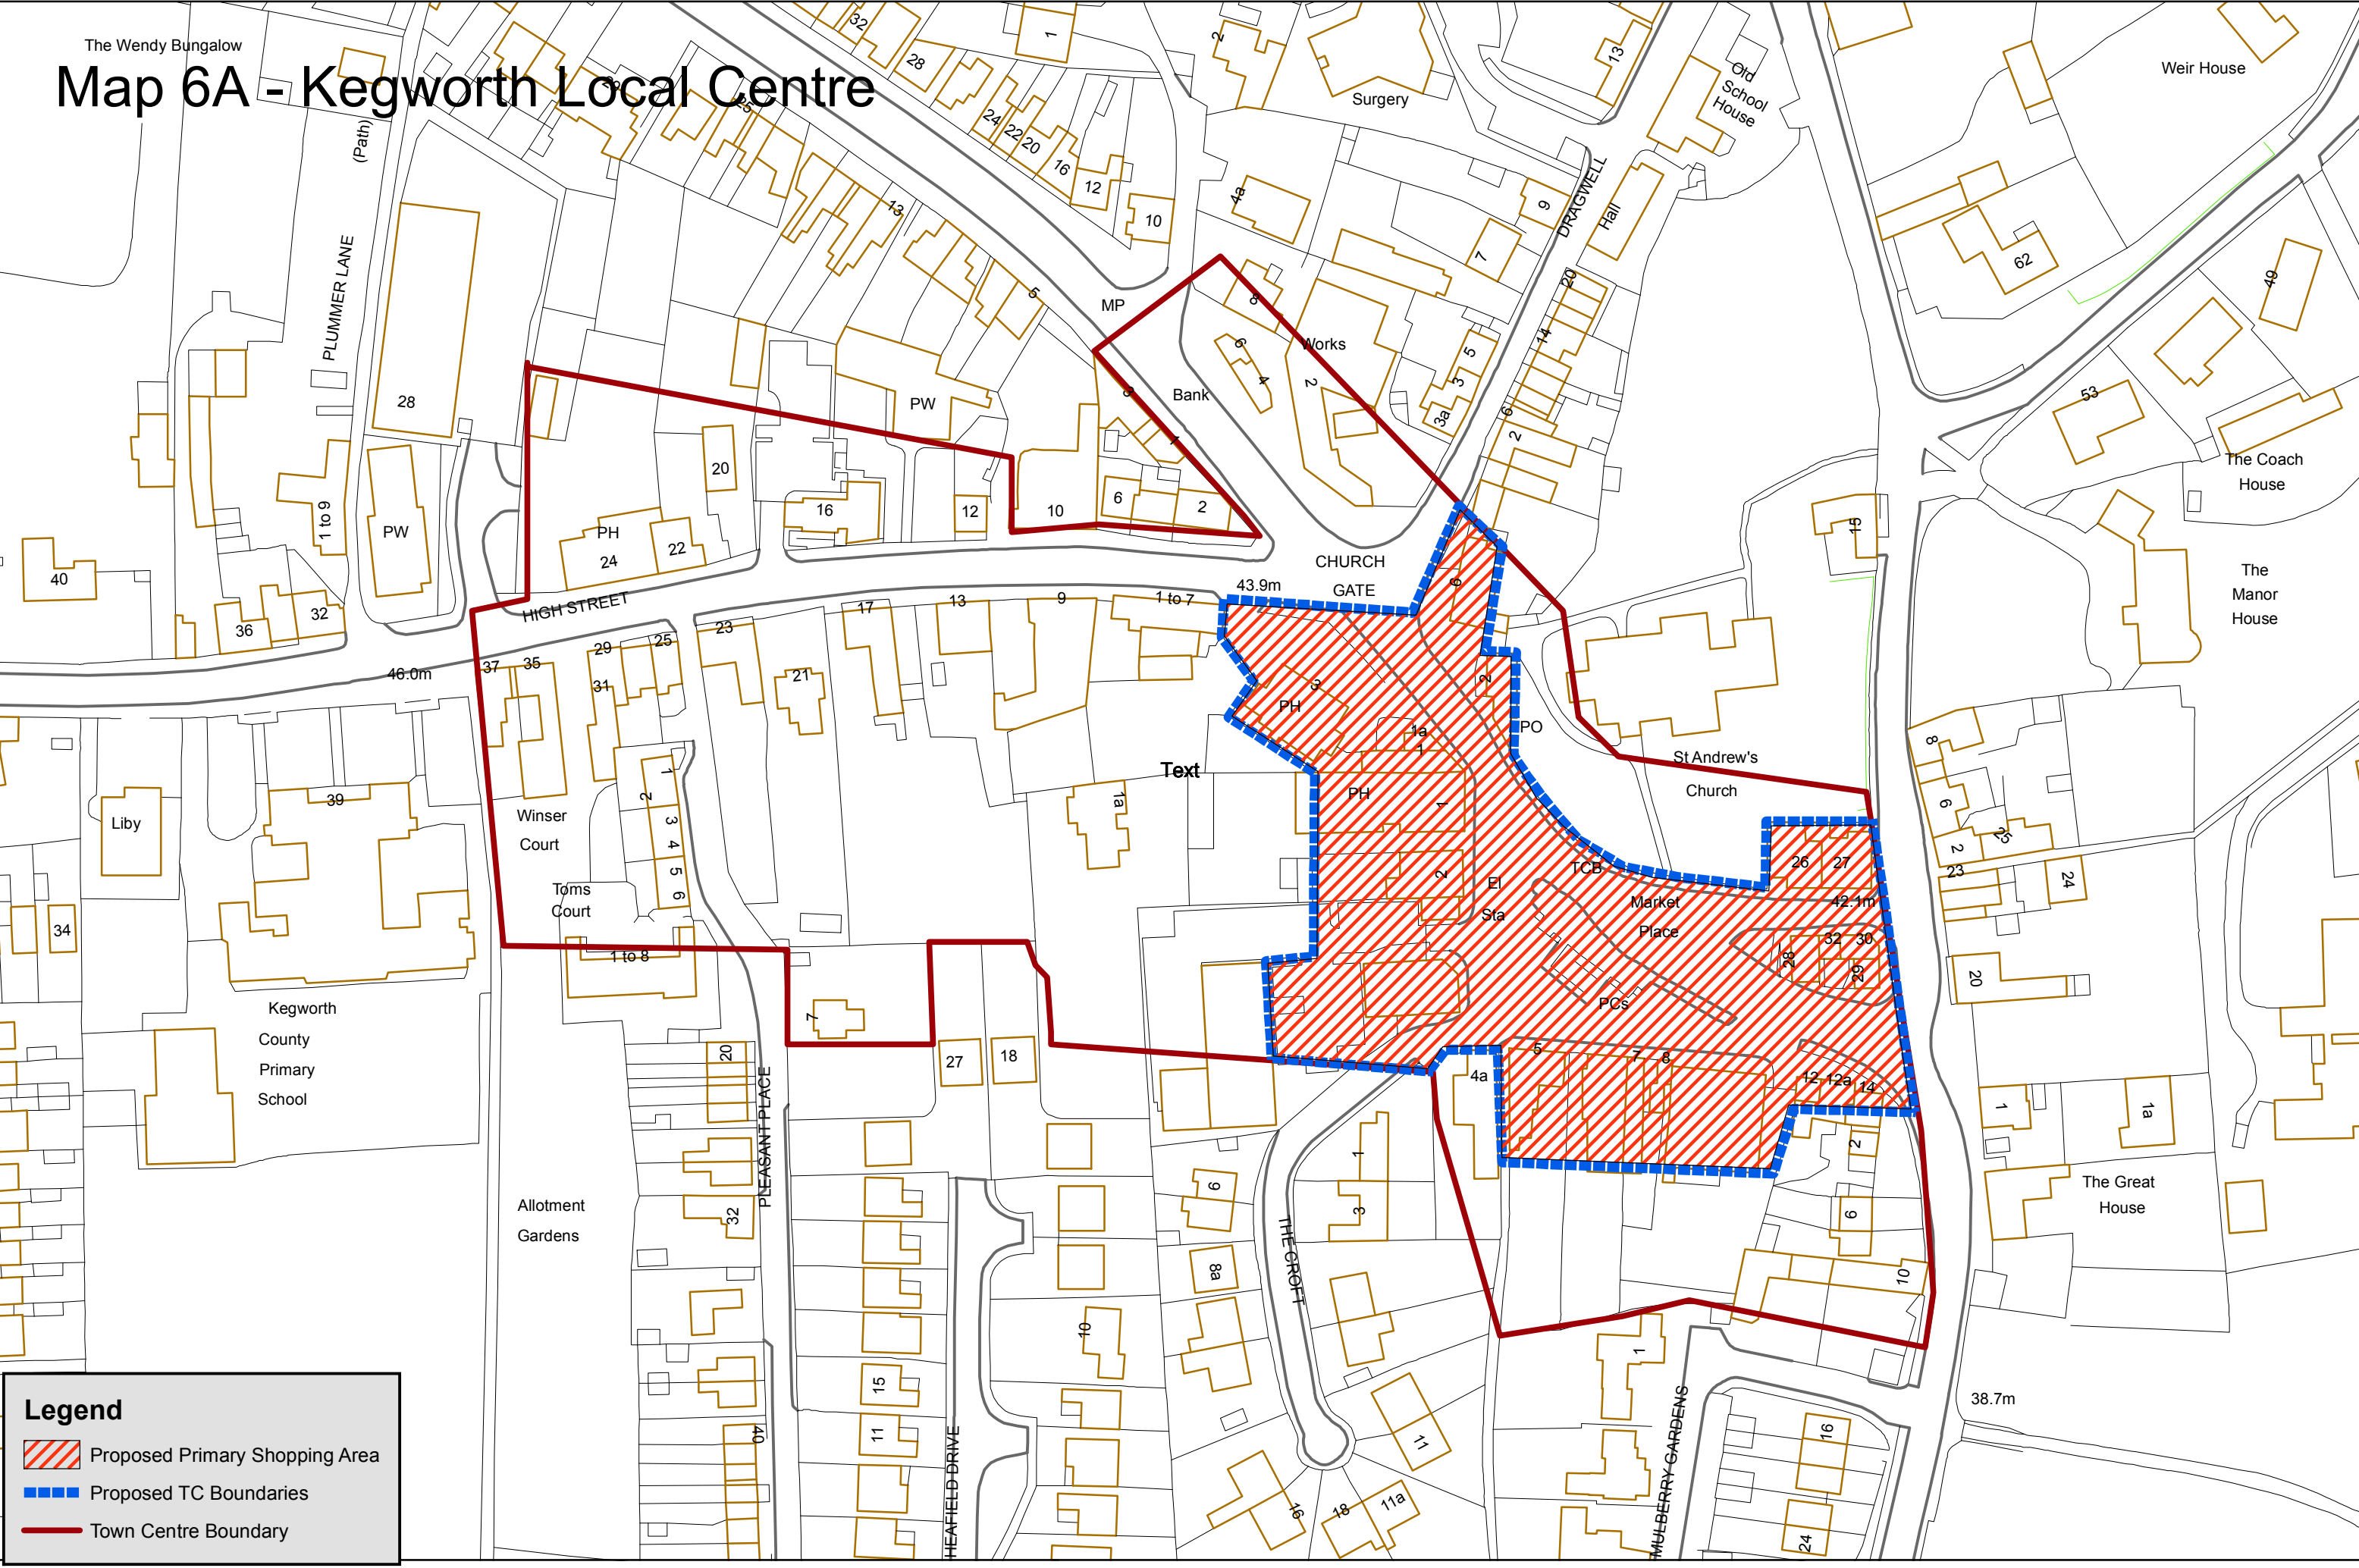

The Wendy Bungalow
Map 6A - Kegworth Local Centre

Legend

- Proposed Primary Shopping Area
- Proposed TC Boundaries
- Town Centre Boundary

0.755 1522.530
Meters

Planning Policy & Business Focus Team
 North West Leicestershire District Council

Reproduction from Ordnance 1:1250 mapping with permission of the Controller of HMSO
 Crown Copyright. Unauthorised reproduction infringes Crown Copyright and may lead to
 prosecution or civil proceedings Licence No: 100019329